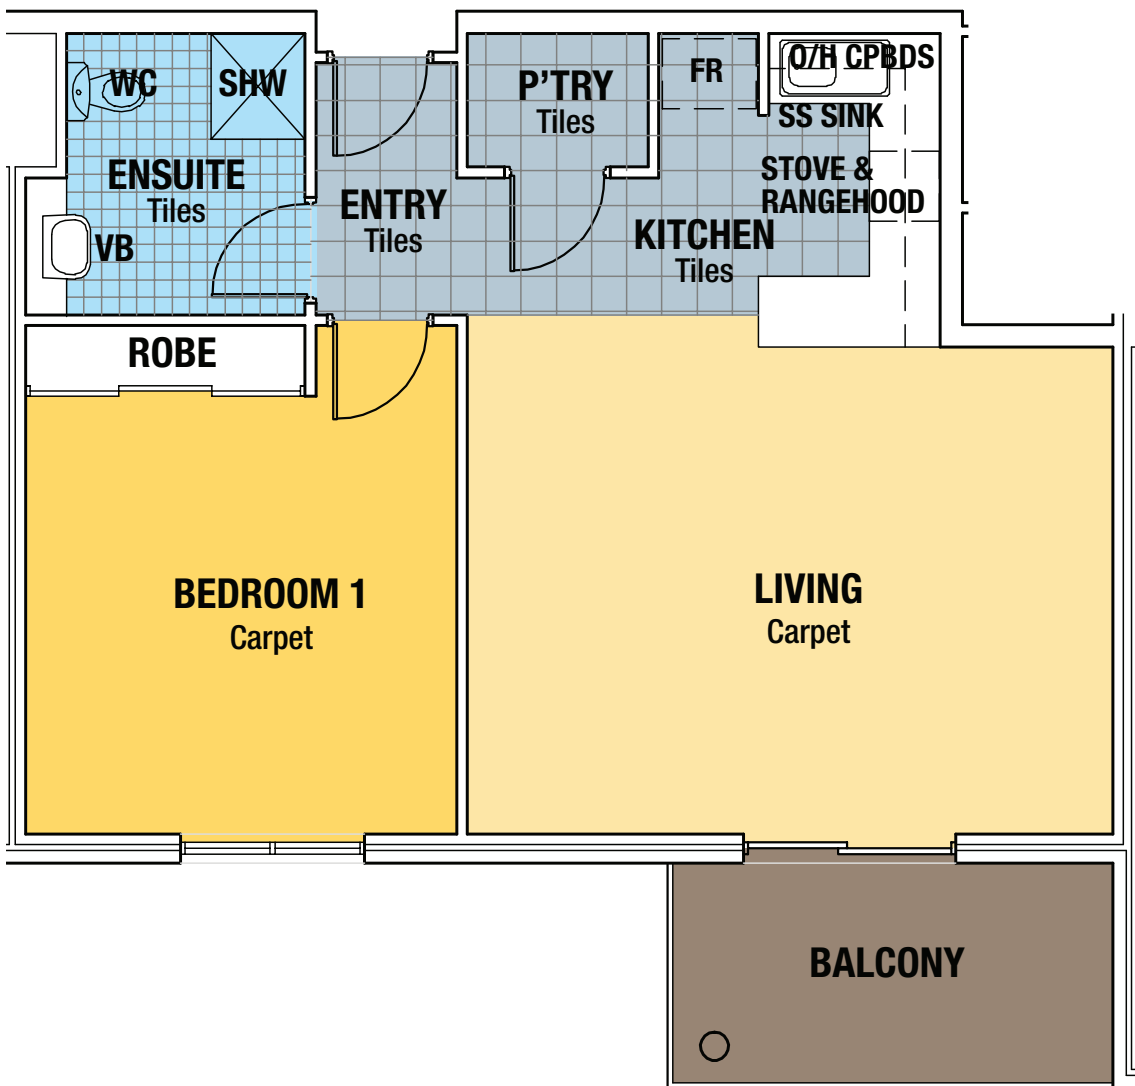

Unit 232

For more details call Diane Greatrex on 0407 197 136 or visit www.oceangardens.com.au

This plan shown is only an artist's impression. There is no expressed or implied representation, warranty or guarantee that it is complete or accurate or reliable. We may vary or modify the plan and the associated information at any time without subsequent notice.